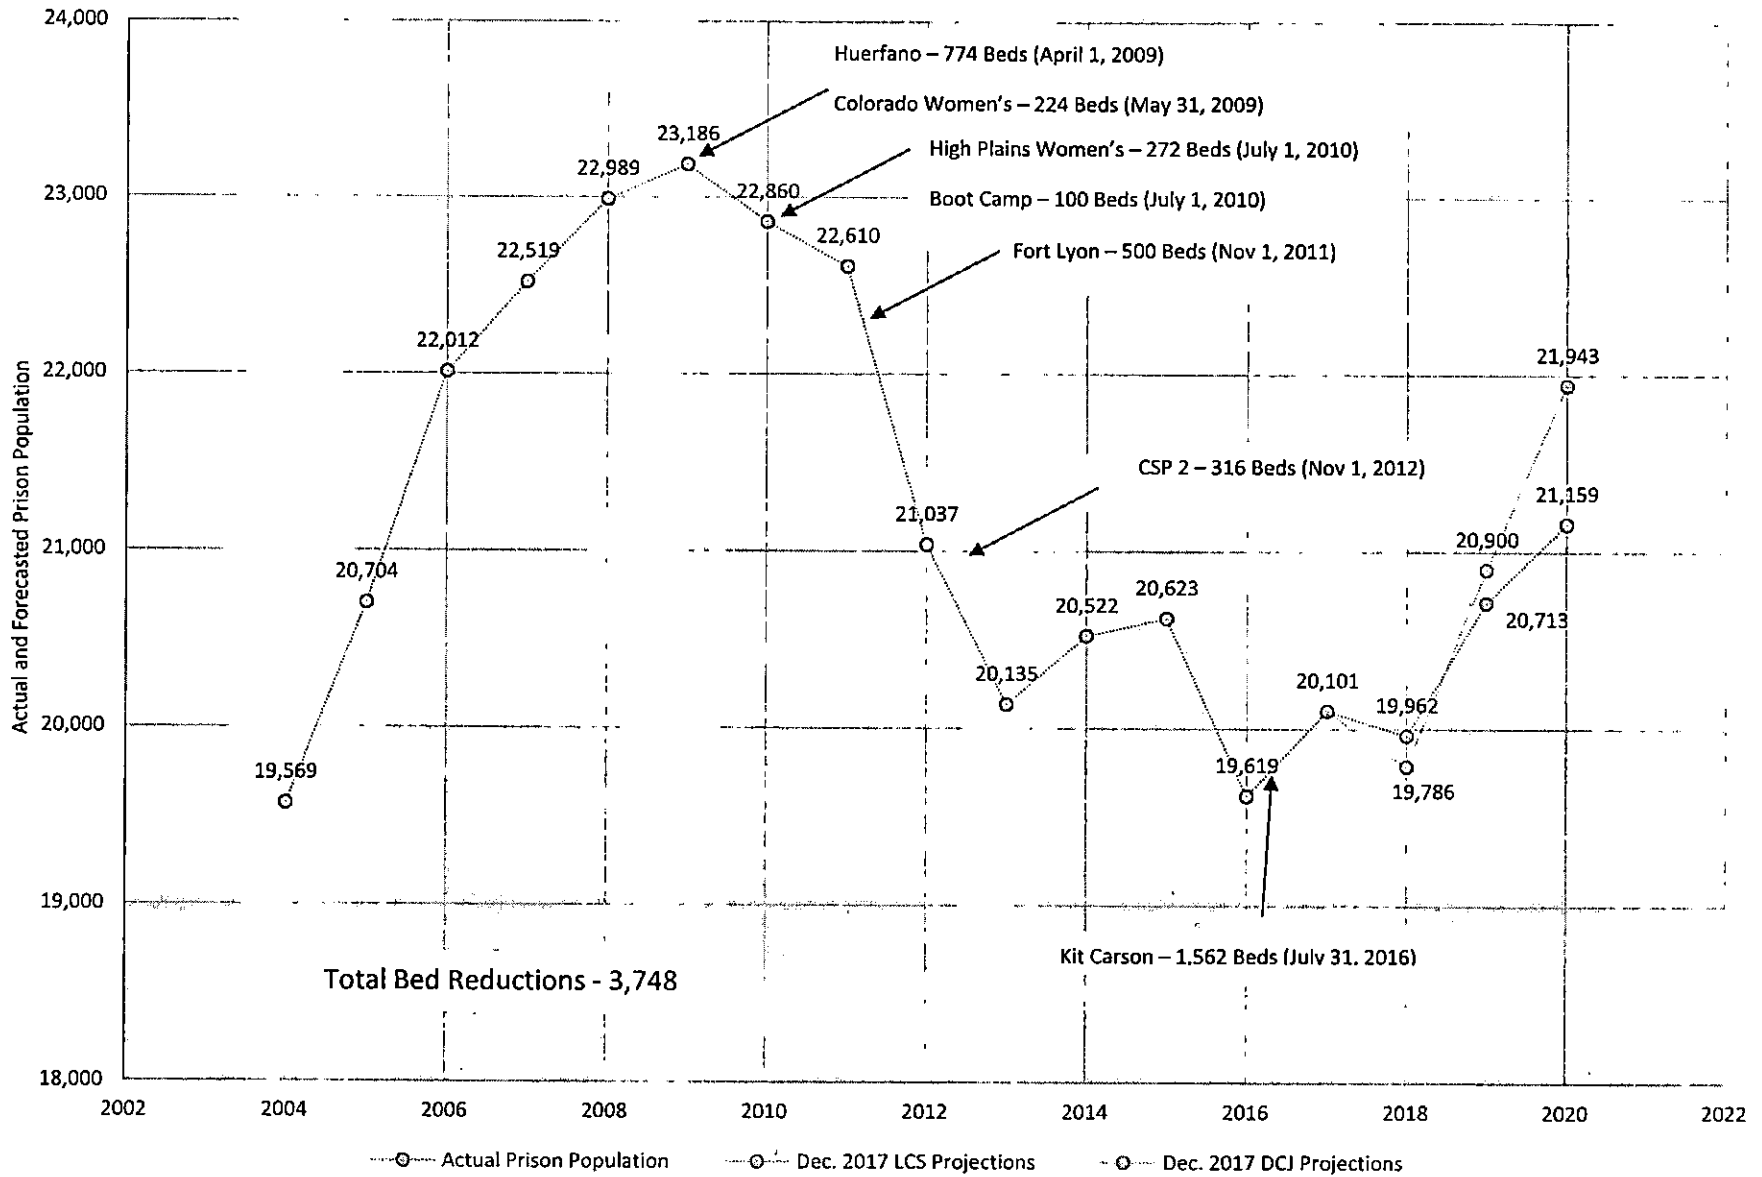

Actual and Forecasted Prison Population vs. Bed Closures 2004 - 2020

Sources: Colorado Department of Corrections, Colorado Department of Public Safety (Division of Criminal Justice), and Colorado Legislative Council.